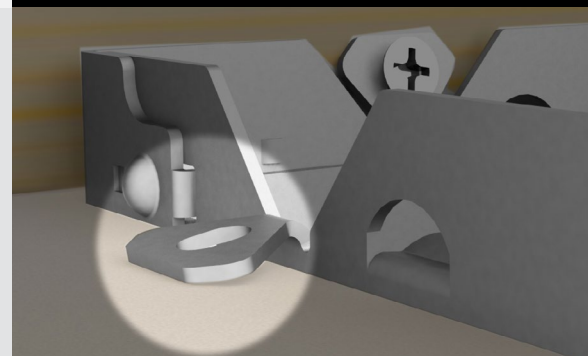

The Nystrom Architectural Access Door now features a pan door design, adding strength and durability; an Anti-Flex Frame, protecting your door from irregularities in the wall; and Easy Install Tabs, drastically reducing installation time for drywall applications. The Architectural Door is ideal for architectural specification.

- ✓ Stronger body.
- ✓ Anti-flex frame.
- ✓ Faster to install.

Nystrom.com
800.547.2635

Right to site.

Specifications

- FRAME: CRS 16 gauge
- DOOR: CRS 14 gauge
- FLANGE: 1 inch OR drywall bead OR plaster casing
- FINISH: Gray powder paint
- HINGE: Concealed spring button hinge
- LATCH: Screwdriver cam latch OR key operated cam latch OR mortise lock prep
- SIZE: 6" x 6" and larger
- LOCK: Available upon request

Other options available upon request.

Right to site.

29261

1

Interchangeable door

No matter how your frame was installed, engage two button snap hinges to rotate the door to any orientation you need.

2

Anti-flex frame

Screws are inserted through our patent-pending Easy Install Tabs, firmly fitting the door to the wall without flexing the frame.

3

Painless installation

When mounting screws are not required, quickly and easily install your new panel by bending our patent-pending Easy Install Tabs over the drywall.