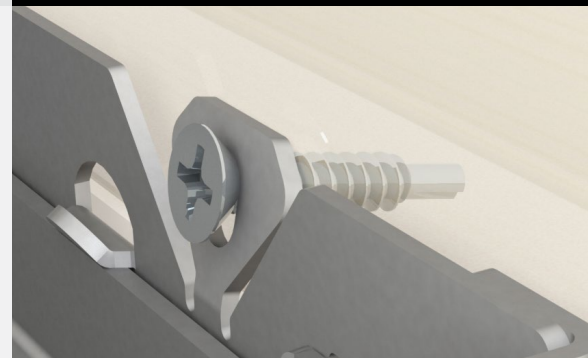

The Nystrom Architectural Access Door now features a pan door design, adding strength and durability; an Anti-Flex Frame, protecting your door from irregularities in the wall; and Easy Install Tabs, drastically reducing installation time for drywall applications. The Architectural Door is ideal for architectural specification.

- ✓ Stronger body.
- ✓ Anti-flex frame.
- ✓ Faster to install.

Nystrom.com
800.547.2635

Right to site.

Specifications

- FRAME: CRS 16 gauge
- DOOR: CRS 14 gauge
- FLANGE: 1 inch OR drywall bead OR plaster casing
- FINISH: Gray powder paint
- HINGE: Concealed spring button hinge
- LATCH: Screwdriver cam latch OR key operated cam latch OR mortise lock prep
- SIZE: 6" x 6" and larger
- LOCK: Available upon request

Other options available upon request.

Right to site.

29261

1

Interchangeable door

No matter how your frame was installed, engage two button snap hinges to rotate the door to any orientation you need.

2

Anti-flex frame

Screws are inserted through our patent-pending Easy Install Tabs, firmly fitting the door to the wall without flexing the frame.

3

Painless installation

When mounting screws are not required, quickly and easily install your new panel by bending our patent-pending Easy Install Tabs over the drywall.