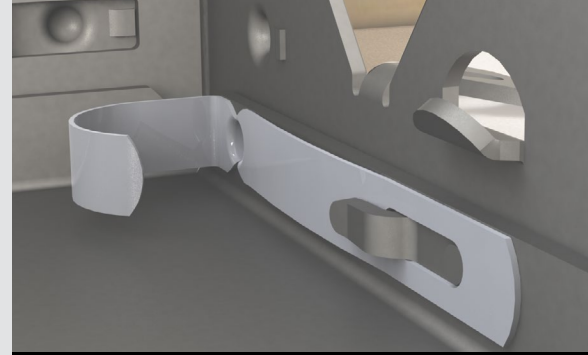

The Nystrom Architectural Access Door now features a pan door design, adding strength and durability; an Anti-Flex Frame, protecting your door from irregularities in the wall; and Easy Install Tabs, drastically reducing installation time for drywall applications. The Architectural Door is ideal for architectural specification.

- ✓ Stronger body.
- ✓ Anti-flex frame.
- ✓ Faster to install.

Nystrom.com
800.547.2635

Right to site.

Specifications

- FRAME: CRS 16 gauge
- DOOR: CRS 14 gauge
- FLANGE: 1 inch OR drywall bead OR plaster casing
- FINISH: Gray powder paint
- HINGE: Concealed spring button hinge
- LATCH: Screwdriver cam latch OR key operated cam latch OR mortise lock prep
- SIZE: 6" x 6" and larger
- LOCK: Available upon request

Other options available upon request.

Right to site.

29261

1

Interchangeable door

No matter how your frame was installed, engage two button snap hinges to rotate the door to any orientation you need.

2

Anti-flex frame

Screws are inserted through our patent-pending Easy Install Tabs, firmly fitting the door to the wall without flexing the frame.

3

Painless installation

When mounting screws are not required, quickly and easily install your new panel by bending our patent-pending Easy Install Tabs over the drywall.