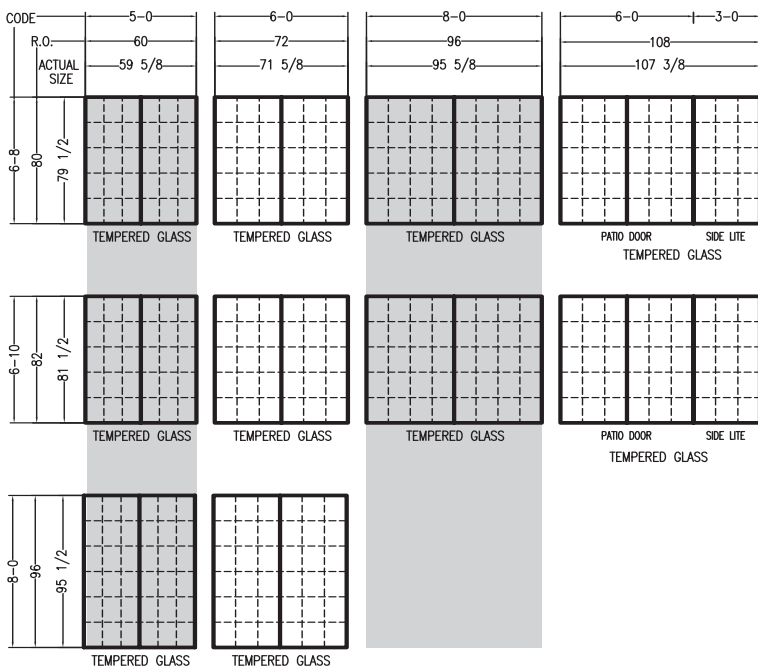

SIZE GUIDE

Seeing You Through.

CIRCLE TOP WINDOW SIZES

TRANSOM WINDOW SIZES

TRANSOM SIDE LITE WINDOW SIZES

PATIO DOOR SIZES

SIDE LITE WINDOW SIZES

910 VINYL ROLLING PATIO DOOR

SIZES