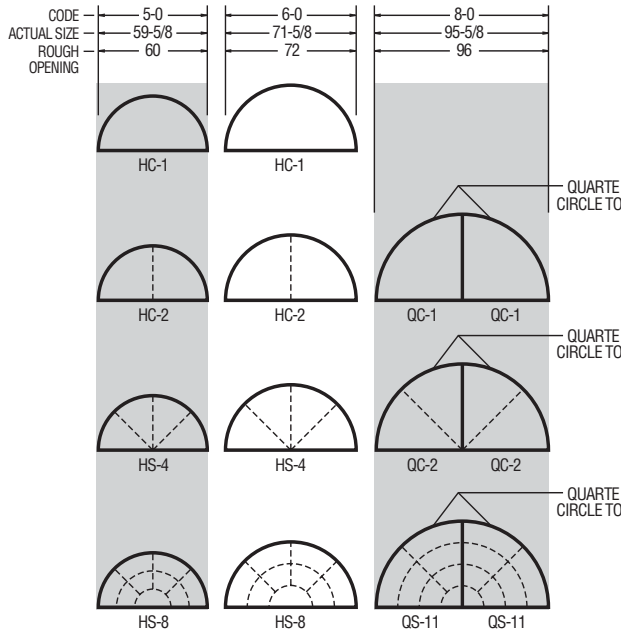

SIZE GUIDE

Seeing You Through.

CIRCLE TOP WINDOW SIZES

TRANSOM WINDOW SIZES

TRANSOM SIDE LITE WINDOW SIZES

PATIO DOOR SIZES

SIDE LITE WINDOW SIZES

910 VINYL ROLLING PATIO DOOR

SIZES