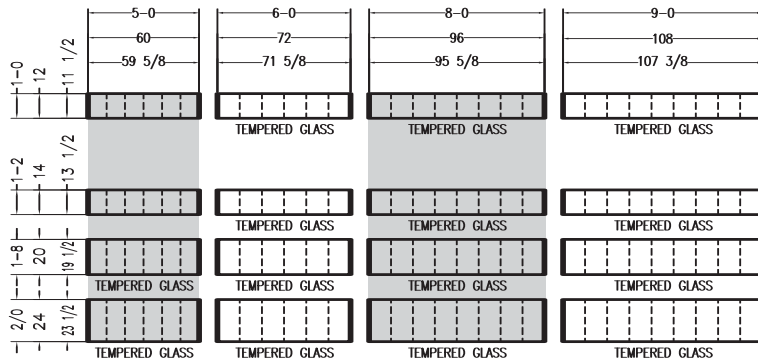

SIZE GUIDE

Seeing You Through.

CIRCLE TOP WINDOW SIZES

TRANSOM WINDOW SIZES

TRANSOM SIDE LITE WINDOW SIZES

PATIO DOOR SIZES

SIDE LITE WINDOW SIZES

910 VINYL ROLLING PATIO DOOR

SIZES