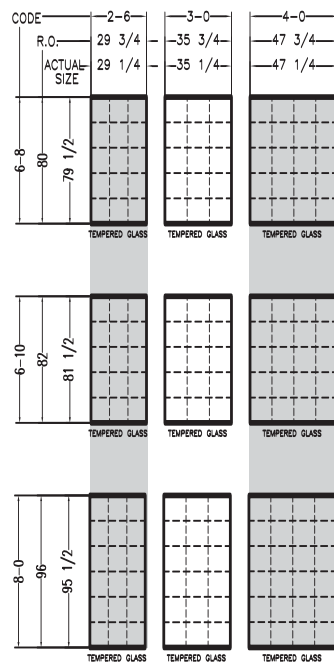

SIZE GUIDE

Seeing You Through.

CIRCLE TOP WINDOW SIZES

TRANSOM WINDOW SIZES

TRANSOM SIDE LITE WINDOW SIZES

PATIO DOOR SIZES

SIDE LITE WINDOW SIZES

910 VINYL ROLLING PATIO DOOR

SIZES