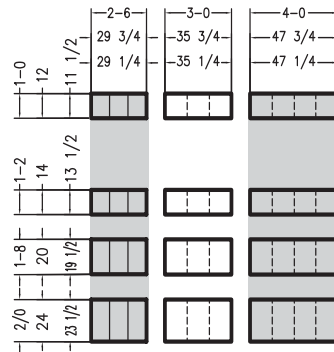

SIZE GUIDE

Seeing You Through.

CIRCLE TOP WINDOW SIZES

TRANSOM WINDOW SIZES

TRANSOM SIDE LITE WINDOW SIZES

PATIO DOOR SIZES

SIDE LITE WINDOW SIZES

910 VINYL ROLLING PATIO DOOR

SIZES